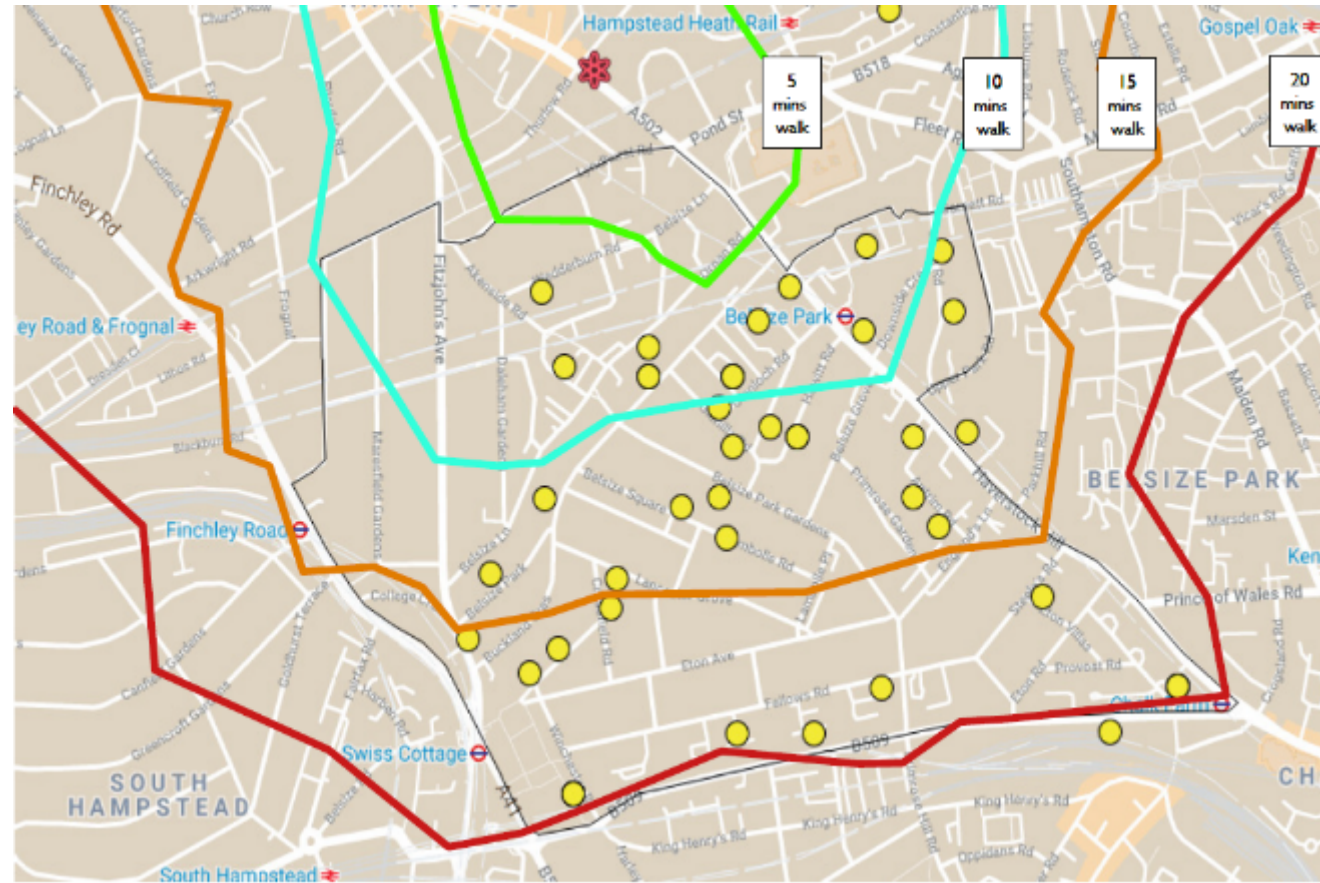

# Transport

Walking to school times

PAUL MEW ASSOCIATES  
TRAFFIC CONSULTANTS 020 8786 8438

© 2019 Jones Lang LaSalle IP, Inc. All rights reserved.