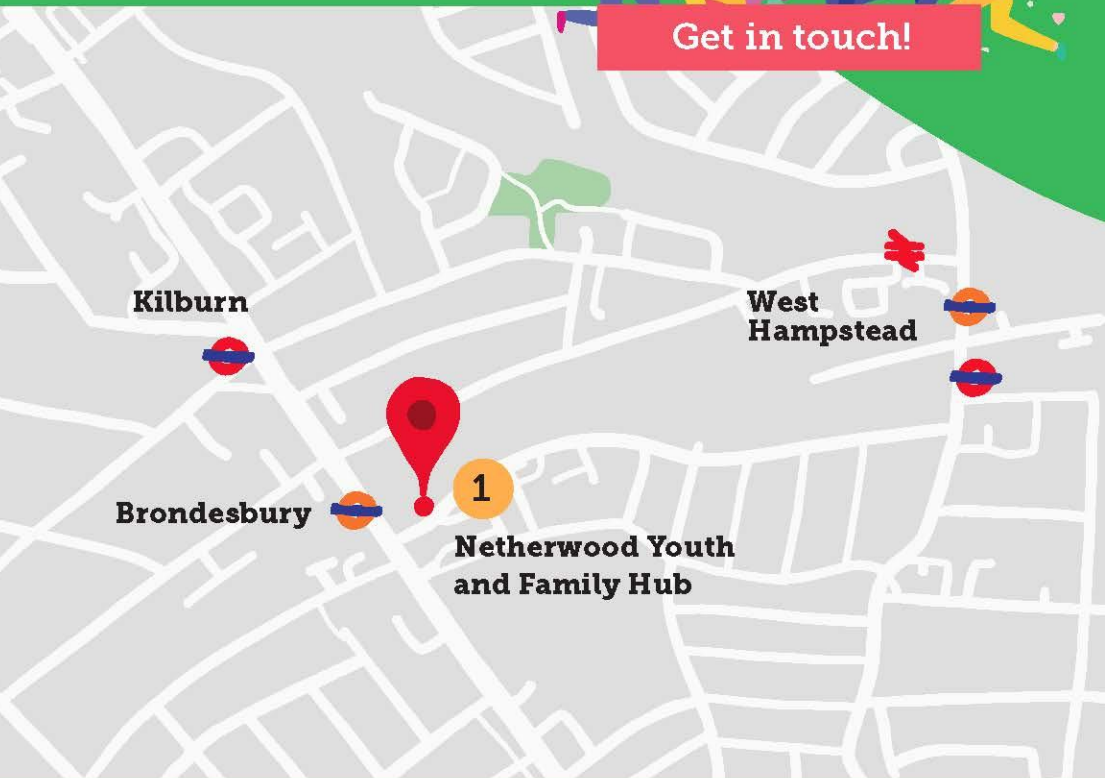

# Youth Early Help Locations

**1** 📍 Netherwood Youth and Family Hub,  
5 Netherwood St,  
NW62QU

☎️ 020 7974 6410/ 020 7974 1534

🚆 Brondesbury, West Hampstead,  
Kiburn (Jubilee line)

🚉 Stop C,D Brondesbury  
Station